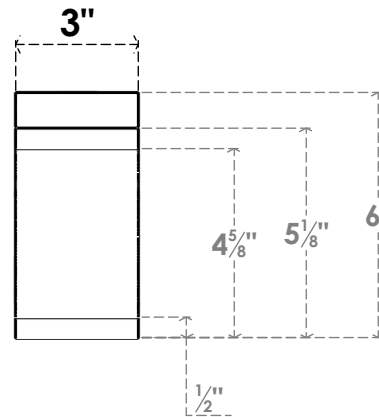

ITEM NUMBER: BRCURO030X06000X06000LECRCP

3"W X 6"D X 6"H LEGACY ROUGH CEDAR WOODGRAIN OPEN TIMBERTHANE BRACE, PRIMED TAN

SIDE PROFILE

FRONT PROFILE

ISOMETRIC

EKENA MILLWORK
2300 WEST MAIN ST.
CLARKSVILLE, TX 75426
TOLL FREE: 866-607-0453
WWW.EKENAMILLWORK.COM

NOTES

1. INSTALLATION TO BE COMPLETED IN ACCORDANCE WITH MANUFACTURER'S SPECIFICATIONS.
2. DRAWING MAY NOT BE TO SCALE
3. THIS DRAWING IS INTENDED FOR DESIGN AND PLANNING PURPOSES ONLY.
4. ALL INFORMATION CONTAINED HEREIN WAS CURRENT AT THE TIME OF DEVELOPMENT BUT MUST BE REVIEWED AND APPROVED BY THE PRODUCT MANUFACTURER TO BE CONSIDERED ACCURATE.
5. TIMBERTHANE ARCHITECTURAL PRODUCTS ARE MADE FROM HIGH DENSITY URETHANE AND COME FACTORY PRIMED