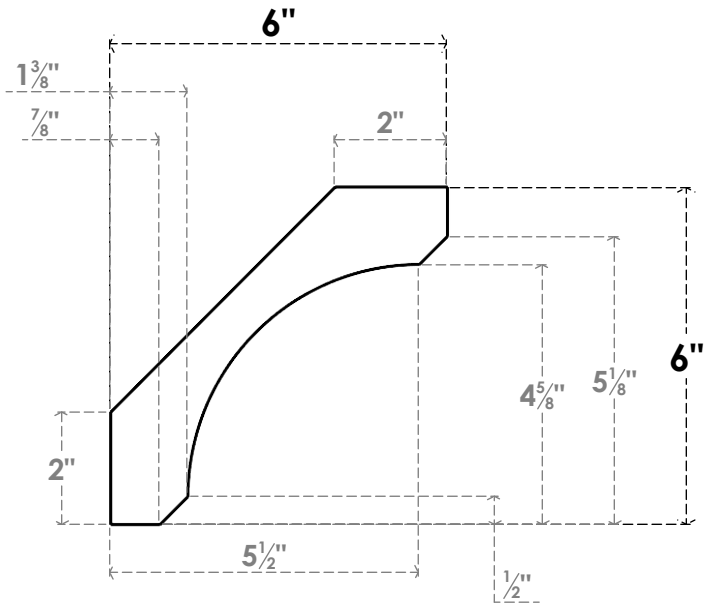

ITEM NUMBER: BRCURO030X06000X06000LECRCP

3"W X 6"D X 6"H LEGACY ROUGH CEDAR WOODGRAIN OPEN TIMBERTHANE BRACE, PRIMED TAN

SIDE PROFILE

FRONT PROFILE

ISOMETRIC

EKENA MILLWORK
2300 WEST MAIN ST.
CLARKSVILLE, TX 75426
TOLL FREE: 866-607-0453
WWW.EKENAMILLWORK.COM

NOTES

1. INSTALLATION TO BE COMPLETED IN ACCORDANCE WITH MANUFACTURER'S SPECIFICATIONS.
2. DRAWING MAY NOT BE TO SCALE
3. THIS DRAWING IS INTENDED FOR DESIGN AND PLANNING PURPOSES ONLY.
4. ALL INFORMATION CONTAINED HEREIN WAS CURRENT AT THE TIME OF DEVELOPMENT BUT MUST BE REVIEWED AND APPROVED BY THE PRODUCT MANUFACTURER TO BE CONSIDERED ACCURATE.
5. TIMBERTHANE ARCHITECTURAL PRODUCTS ARE MADE FROM HIGH DENSITY URETHANE AND COME FACTORY PRIMED