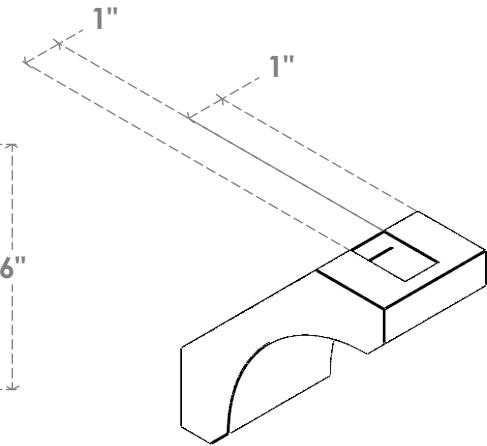

ITEM NUMBER: BRCURO030X06000X06000LECRCP

3"W X 6"D X 6"H LEGACY ROUGH CEDAR WOODGRAIN OPEN TIMBERTHANE BRACE, PRIMED TAN

SIDE PROFILE

FRONT PROFILE

ISOMETRIC

EKENA MILLWORK
2300 WEST MAIN ST.
CLARKSVILLE, TX 75426
TOLL FREE: 866-607-0453
WWW.EKENAMILLWORK.COM

NOTES

1. INSTALLATION TO BE COMPLETED IN ACCORDANCE WITH MANUFACTURER'S SPECIFICATIONS.
2. DRAWING MAY NOT BE TO SCALE
3. THIS DRAWING IS INTENDED FOR DESIGN AND PLANNING PURPOSES ONLY.
4. ALL INFORMATION CONTAINED HEREIN WAS CURRENT AT THE TIME OF DEVELOPMENT BUT MUST BE REVIEWED AND APPROVED BY THE PRODUCT MANUFACTURER TO BE CONSIDERED ACCURATE.
5. TIMBERTHANE ARCHITECTURAL PRODUCTS ARE MADE FROM HIGH DENSITY URETHANE AND COME FACTORY PRIMED